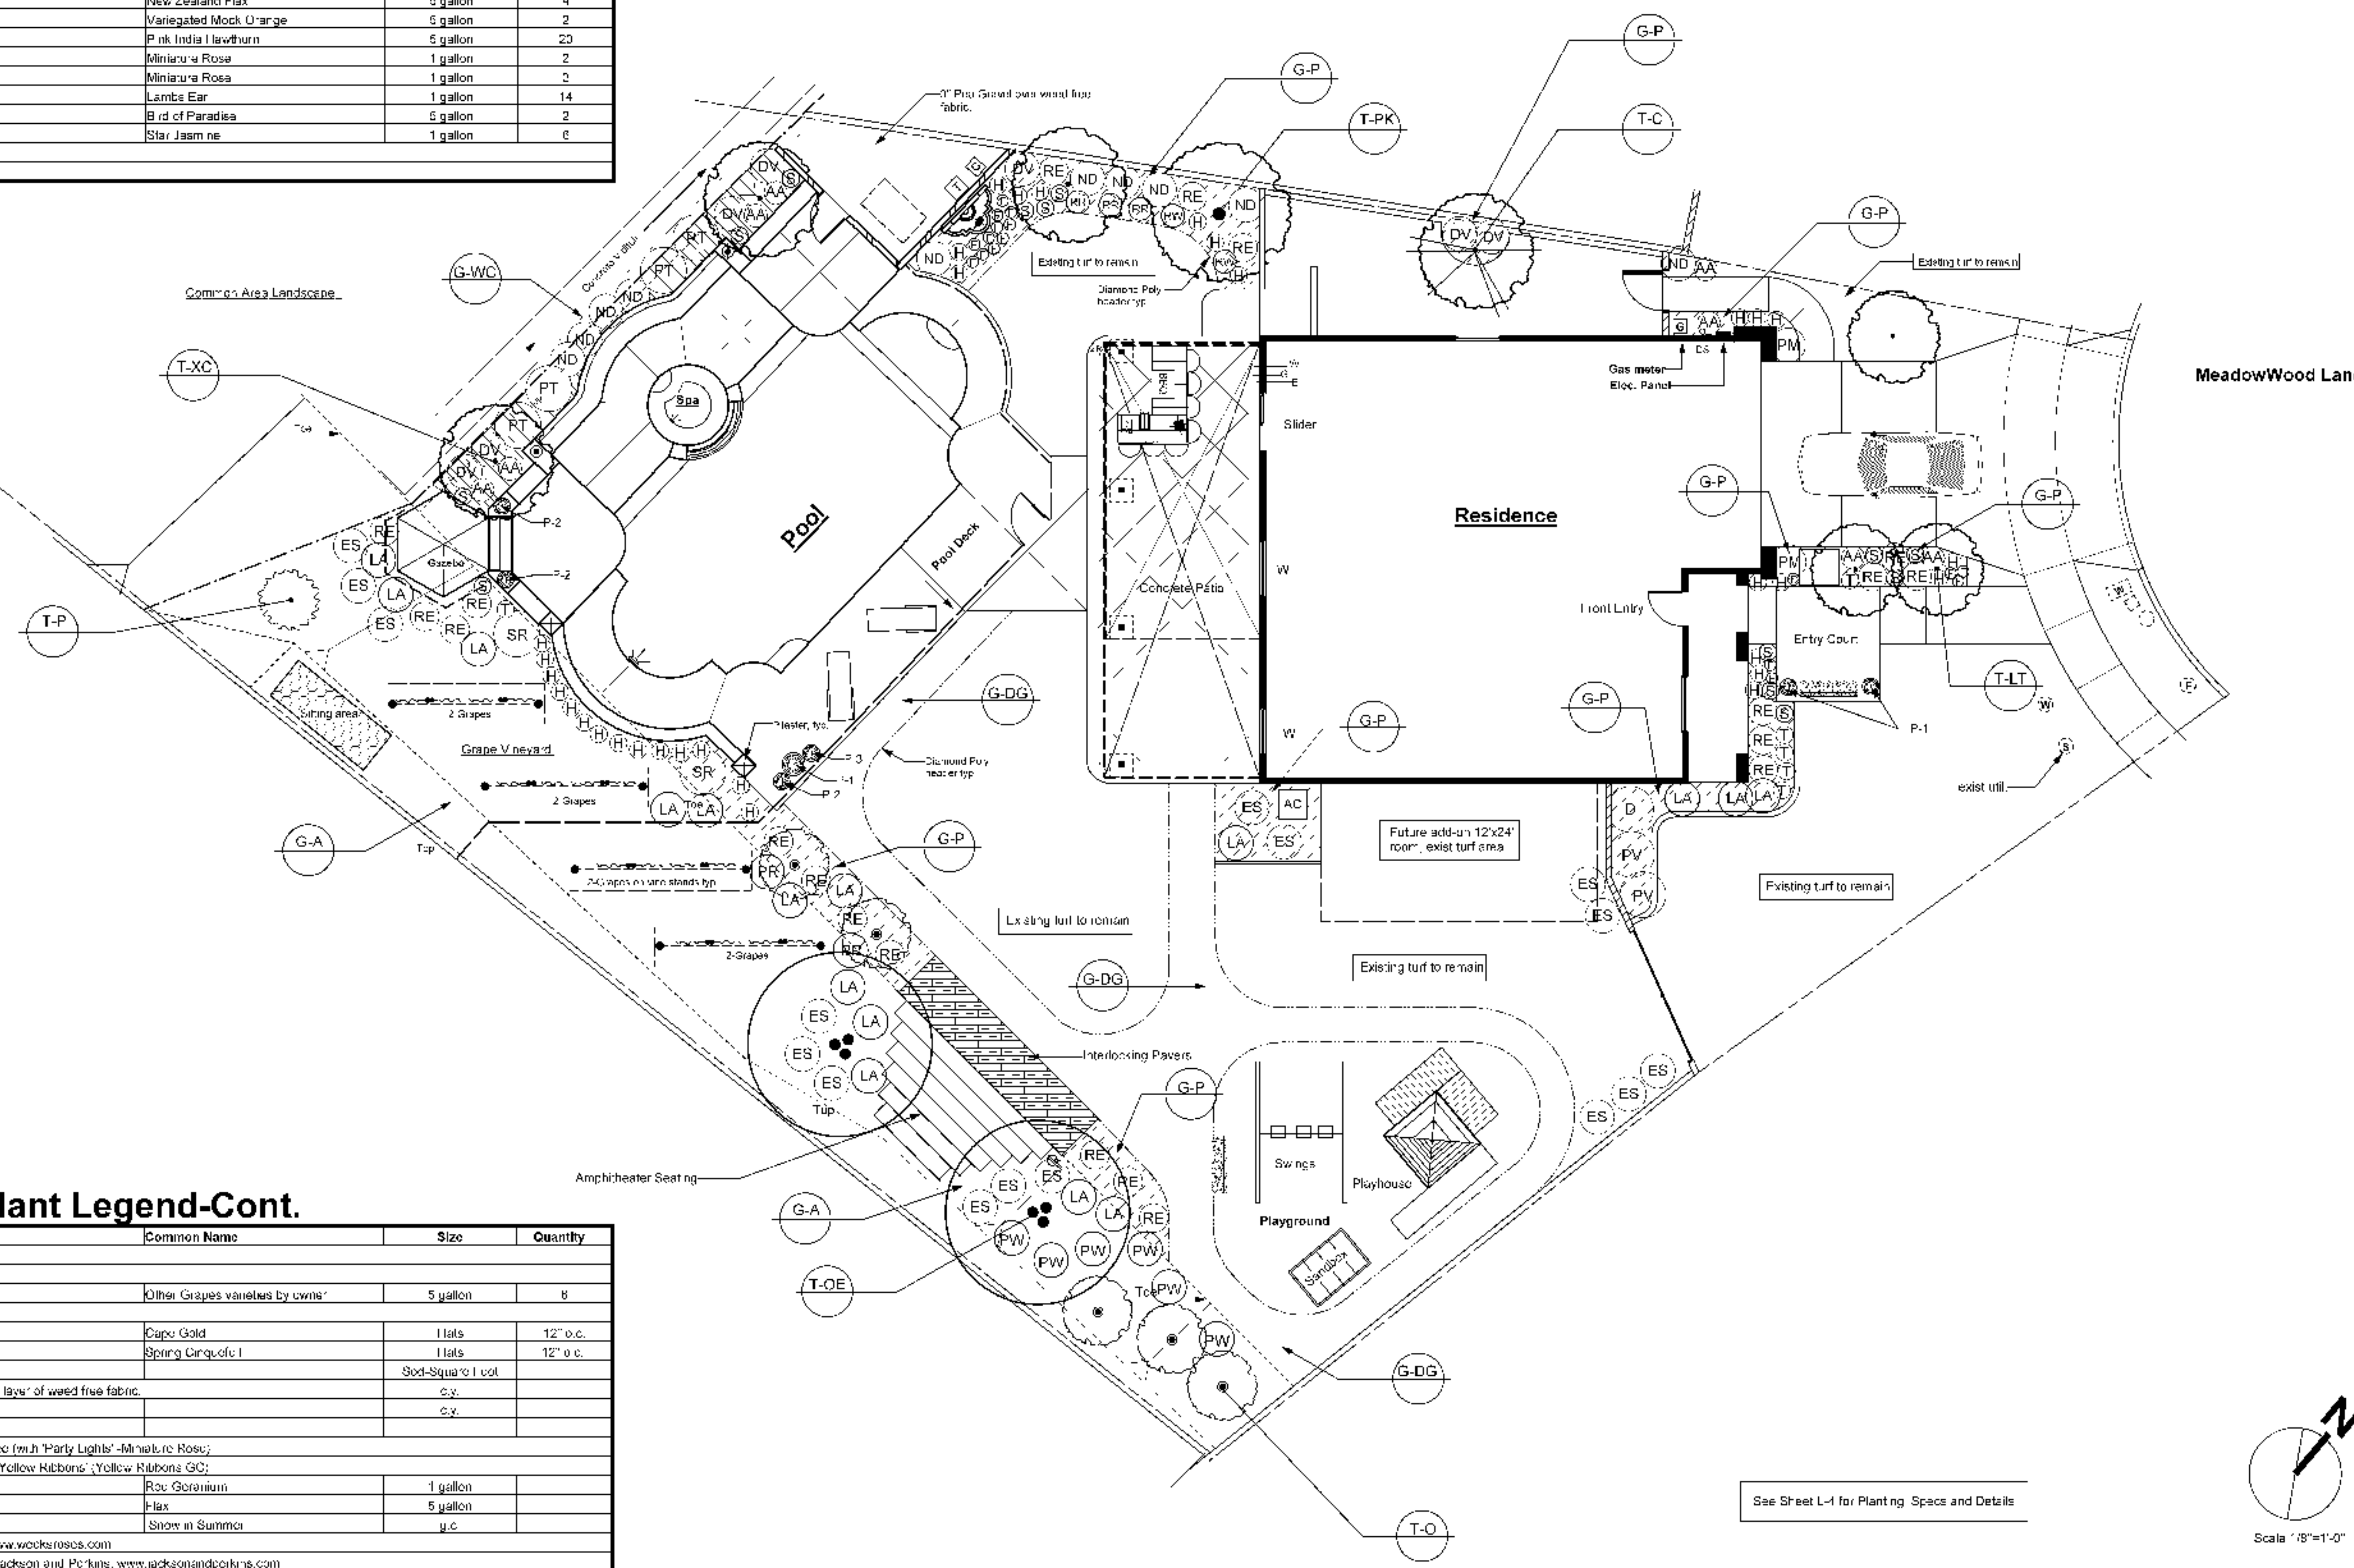

Plant Legend-Cont.

Symbol	Botanical Name	Common Name	Size	Quantity
(V-1) Vines				
V-G	Grapes 'Red Seedless'	Other Grapes varieties by owner	5 gallon	8
(G-1) Groundcovers				
G-A	Arcotrocha calandula	Cape Gold	1 flat	12" o.c.
G-P	Polonilla latifolia (var. white)	Spring Geranium	1 flat	12" o.c.
G-1	Turf-Dwarf Manilla 2	Sod-Square 1 foot		
G-DG	2" layer decomposed granite over 1" layer of weed free fabric	c.v.		
G-WC	2" layer of shredded wood chips	c.v.		
(P-1) Pots				
P-1	Rosa 'Shoer May c. -36" Rose Tree (with 'Party Lights' - Miniature Rose)			
Optional Colors: Red Ribbons (Red Ribbons GC); Yellow Ribbons (Yellow Ribbons GC);				
P-2	Pelargonium hortorum-Red	Red Geranium	1 gallon	
P-3	Phormium tenax 'Jack Spinal'	Flax	5 gallon	
	with Coelestium tomentosum	Snow in Summer	g.c.	

*Note: Miniature Roses available from Weeks Roses www.weeksroses.com
*Note: Rose trees and miniature roses available from Jackson and Perkins www.jacksonandperkins.com

No.	Date	Revisions / Submittals
Design Firm		
Greenscape 27475 Inez Road Temecula, CA 92591 Tel. 951.302.634E Cell. 951.907.3277		
Project Title		
Landscape Plan For: Bonaventure Residence		
Drawing Title		
Planting Plan		
Project No.	Drawing No.	
Les	G050609	
Drawn by	Scale	As Noted
L.K.		
Checked by	Sheet No.	
K.L.		
Date	2 of 4 Total Sheets 4	
10-21-06		

See Sheet L-1 for Planting Specs and Details